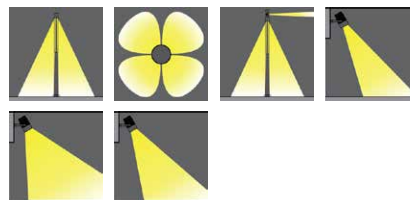

Light Symbols