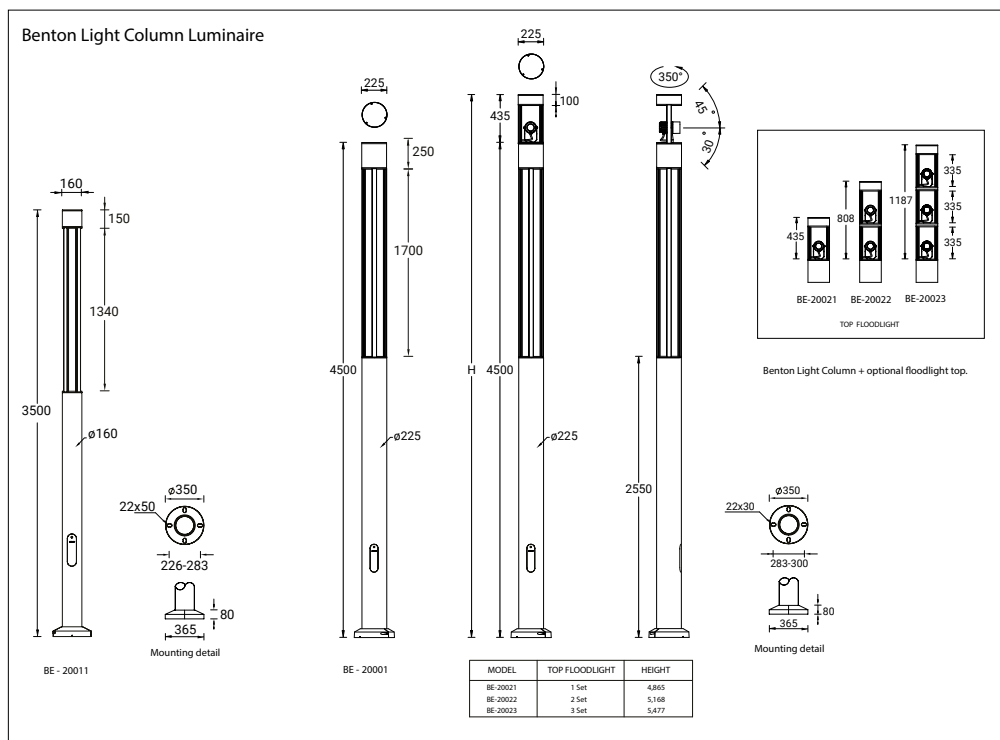

BENTON

Format Reference	Format Name
BE-20001-W30-DA-06	BENTON 3 - BE-20001 - 1 COB - 40 W - 65° - 3000K - DALI - Bronze
BE-20001-W40-DA-06	BENTON 3 - BE-20001 - 1 COB - 40 W - 65° - 4000K - DALI - Bronze
BE-20001-W30-ND-01	BENTON 3 - BE-20001 - 1 COB - 40 W - 65° - 3000K - On/Off - Black
BE-20001-W40-ND-01	BENTON 3 - BE-20001 - 1 COB - 40 W - 65° - 4000K - On/Off - Black
BE-20001-W30-DA-02	BENTON 3 - BE-20001 - 1 COB - 40 W - 65° - 3000K - DALI - Dark Grey
BE-20001-W40-DA-02	BENTON 3 - BE-20001 - 1 COB - 40 W - 65° - 4000K - DALI - Dark Grey
BE-20001-W30-ND-03	BENTON 3 - BE-20001 - 1 COB - 40 W - 65° - 3000K - On/Off - White
BE-20001-W40-ND-03	BENTON 3 - BE-20001 - 1 COB - 40 W - 65° - 4000K - On/Off - White
BE-20001-W30-DA-05	BENTON 3 - BE-20001 - 1 COB - 40 W - 65° - 3000K - DALI - Matt Silver
BE-20001-W40-DA-05	BENTON 3 - BE-20001 - 1 COB - 40 W - 65° - 4000K - DALI - Matt Silver
BE-20001-W30-DA-03	BENTON 3 - BE-20001 - 1 COB - 40 W - 65° - 3000K - DALI - White
BE-20001-W40-DA-03	BENTON 3 - BE-20001 - 1 COB - 40 W - 65° - 4000K - DALI - White
BE-20001-W30-DA-01	BENTON 3 - BE-20001 - 1 COB - 40 W - 65° - 3000K - DALI - Black
BE-20001-W40-DA-01	BENTON 3 - BE-20001 - 1 COB - 40 W - 65° - 4000K - DALI - Black
BE-20001-W30-DI-02	BENTON 3 - BE-20001 - 1 COB - 40 W - 65° - 3000K - 1-10V - Dark Grey
BE-20001-W40-DI-02	BENTON 3 - BE-20001 - 1 COB - 40 W - 65° - 4000K - 1-10V - Dark Grey
BE-20001-W30-DI-05	BENTON 3 - BE-20001 - 1 COB - 40 W - 65° - 3000K - 1-10V - Matt Silver
BE-20001-W40-DI-05	BENTON 3 - BE-20001 - 1 COB - 40 W - 65° - 4000K - 1-10V - Matt Silver
BE-20001-W30-DI-03	BENTON 3 - BE-20001 - 1 COB - 40 W - 65° - 3000K - 1-10V - White
BE-20001-W40-DI-03	BENTON 3 - BE-20001 - 1 COB - 40 W - 65° - 4000K - 1-10V - White
BE-20001-W30-DI-01	BENTON 3 - BE-20001 - 1 COB - 40 W - 65° - 3000K - 1-10V - Black
BE-20001-W40-DI-01	BENTON 3 - BE-20001 - 1 COB - 40 W - 65° - 4000K - 1-10V - Black
BE-20001-W30-ND-02	BENTON 3 - BE-20001 - 1 COB - 40 W - 65° - 3000K - On/Off - Dark Grey
BE-20001-W40-ND-02	BENTON 3 - BE-20001 - 1 COB - 40 W - 65° - 4000K - On/Off - Dark Grey
BE-20001-W30-ND-06	BENTON 3 - BE-20001 - 1 COB - 40 W - 65° - 3000K - On/Off - Bronze
BE-20001-W40-ND-06	BENTON 3 - BE-20001 - 1 COB - 40 W - 65° - 4000K - On/Off - Bronze
BE-20001-W30-ND-05	BENTON 3 - BE-20001 - 1 COB - 40 W - 65° - 3000K - On/Off - Matt Silver
BE-20001-W40-ND-05	BENTON 3 - BE-20001 - 1 COB - 40 W - 65° - 4000K - On/Off - Matt Silver
BE-20001-W30-DI-06	BENTON 3 - BE-20001 - 1 COB - 40 W - 65° - 3000K - 1-10V - Bronze
BE-20001-W40-DI-06	BENTON 3 - BE-20001 - 1 COB - 40 W - 65° - 4000K - 1-10V - Bronze
BE-20011-W30-ND-02	BENTON 4 - BE-20011 - 1 COB - 20 W - 76° - 3000K - On/Off - Dark Grey